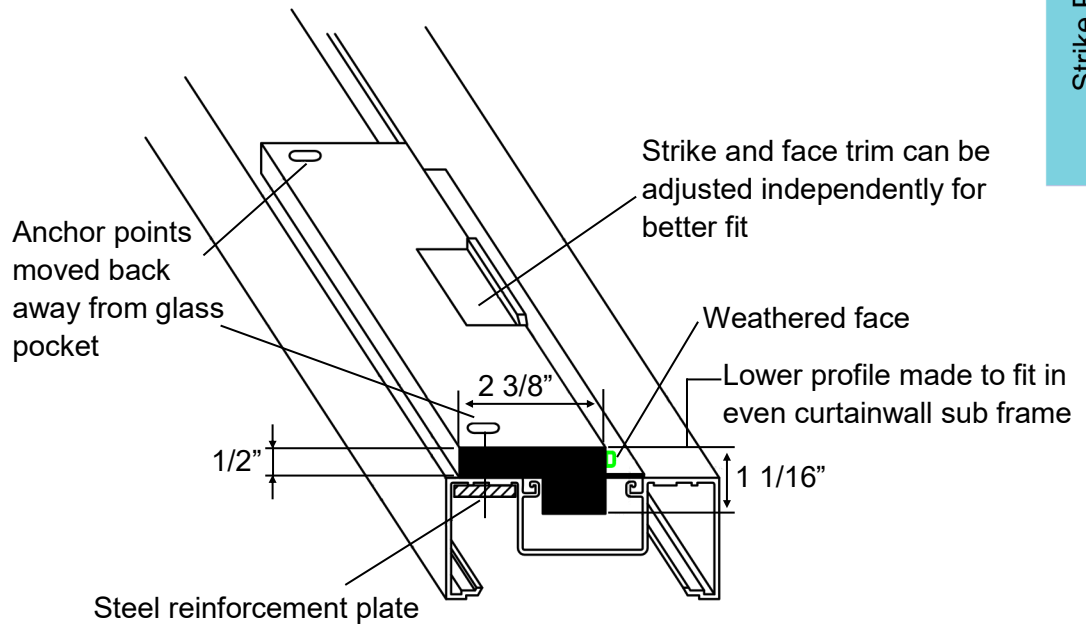

8000 SERIES

INTRODUCING GREENFIELD PRODUCTS

NEW 8000 SERIES ELECTRIC STRIKE

Made specifically for aluminum doors and frames its new slim line construction and different mounting options allows the 8000 series to fit and function where others fail. It is designed to work very well with all aluminum frame profiles and small enough to be used on both sides of a common mullion

Anchor points moved back away from glass pocket

Lower profile made to fit in even curtainwall sub frame.

Steel reinforcement plate

Strike Plates

PARTS

Part Number	Image	Description	List Price
8000 Strike		8000 strike body only	\$319.00
125 Trim		1/2 "- Narrow trim cover 1 1/2" x 8" x 1/2" Comes in AL/DU/BL colors	\$51.00
225 Trim		1/2 "- WIDE trim cover 2 3/8" x 8" x 1/2" Comes in AL/DU/BL colors	\$69.90
1257 Trim		3/4 "- Narrow trim cover 1 1/2" x 8" x 3/4" Comes in AL/DU/BL colors	\$54.00
2257 Trim		3/4 "- WIDE trim cover 2 3/8" x 8" x 3/4" Comes in AL/DU/BL colors	\$71.90
6FL1		Pocket filler for installation in 1" glazing tube	Coming Soon