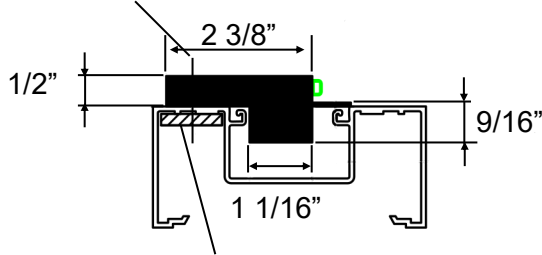

8000 SERIES

INTRODUCING GREENFIELD PRODUCTS

NEW 8000 SERIES ELECTRIC STRIKE

Made specifically for aluminum doors and frames its new slim line construction and different mounting options allows the 8000 series to fit and function where others fail. It is designed to work very well with all aluminum frame profiles and small enough to be used on both sides of a common mullion

Anchor points moved back away from glass pocket

Lower profile made to fit in even curtainwall sub frame.

Steel reinforcement plate

Strike Plates

PARTS

Part Number	Image	Description	List Price
8000 Strike		8000 strike body only	\$319.00
125 Trim		1/2 "- Narrow trim cover 1 1/2" x 8" x 1/2" Comes in AL/DU/BL colors	\$51.00
225 Trim		1/2 "- WIDE trim cover 2 3/8" x 8" x 1/2" Comes in AL/DU/BL colors	\$69.90
1257 Trim		3/4 "- Narrow trim cover 1 1/2" x 8" x 3/4" Comes in AL/DU/BL colors	\$54.00
2257 Trim		3/4 "- WIDE trim cover 2 3/8" x 8" x 3/4" Comes in AL/DU/BL colors	\$71.90
6FL1		Pocket filler for installation in 1" glazing tube	Coming Soon